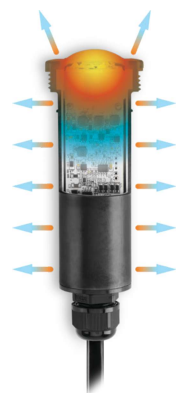

HydroCool Lights Last Longer

Innovative HydroCool® Technology extends the life of your lights for endless enjoyment with easy replacements*

*Based on internal testing, compared to similar LED lights without thermal conductive housing