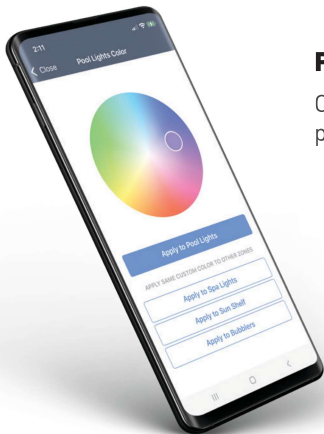

## Pick from Endless Colors

Choose from infinite hues or 10 pre-set colors with 5 light shows

Alexa, turn my spa lights blue