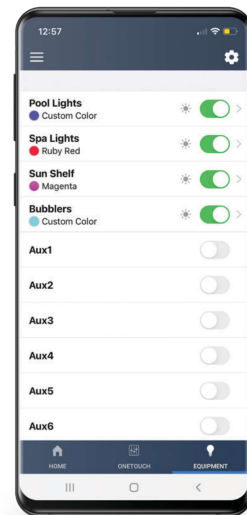

Color By Zone

Illuminate up to 4 areas of your pool with your choice of custom colors